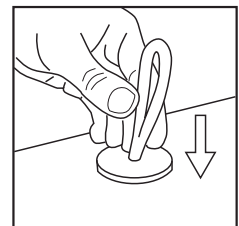

ROPEYE XS

Ropeye has two different types of XS loops: carbon and glass fibre. Ropeye XS loops are suitable for inside fittings

PADEYE

	A Rope dia mm	B Loop mm	C Pad dia mm	D Width mm	Material
ROPEYE XS	3	30	40	3	Carbon or Glass Fibre