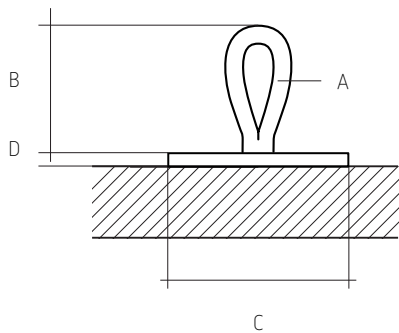

ROPEYE XS

Ropeye has two different types of XS loops: carbon and glass fibre. Ropeye XS loops are suitable for inside fittings

PADEYE

	A Rope dia mm	B Loop mm	C Pad dia mm	D Width mm	Material
ROPEYE XS	3	30	40	3	Carbon or Glass Fibre